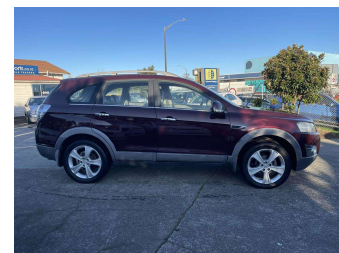

# 2013 Holden Captiva LX 7 seater AWD V6

**Purchase Price** **\$9,999**

Includes GST  
Excludes on-road costs of \$500

Finance may be available on this vehicle. Ask one of our friendly staff for more information.

Body Style  
**5 door, SUV / 4x4**

Odometer  
**217,604 km**

Engine  
**3000 cc, Internal Combustion**

Fuel Type  
**Petrol**

Transmission  
**Automatic, All Wheel Drive**

Wheels  
**Factory Alloys**

VIN  
-