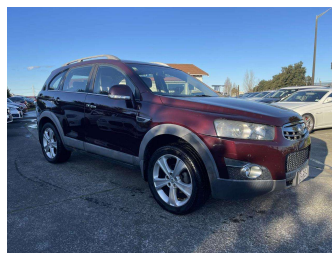

# 2013 Holden Captiva LX 7 seater AWD V6

**Purchase Price** **\$9,999**

Includes GST  
Excludes on-road costs of \$500

Finance may be available on this vehicle. Ask one of our friendly staff for more information.

Body Style  
**5 door, SUV / 4x4**

Odometer  
**217,604 km**

Engine  
**3000 cc, Internal Combustion**

Fuel Type  
**Petrol**

Transmission  
**Automatic, All Wheel Drive**

Wheels  
**Factory Alloys**

VIN  
-