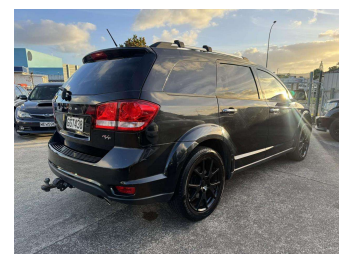

2012 Dodge Journey R/T 3.6L V6 7 seater!

Purchase Price **\$8,999**

Includes GST
Excludes on-road costs of \$500

Finance may be available on this vehicle. Ask one of our friendly staff for more information.

Body Style
5 door, People Movers

Odometer
178,500 km

Engine
3600 cc, Internal Combustion

Fuel Type
Petrol

Transmission
Automatic, Front Wheel

Wheels
Factory Alloys

VIN
-

Interior
Black, Leather

Safety

Based on 2024 UCSR rating for 08-16 models

Reg No.
GGT438

Ext Colour
Black

History
NZ New

Seats
7 seats, Leather

CO2 Emissions
★☆☆☆☆
279 grams/km

Energy Economy
★☆☆☆☆
Annual fuel cost of \$4,550
11.6L per 100km