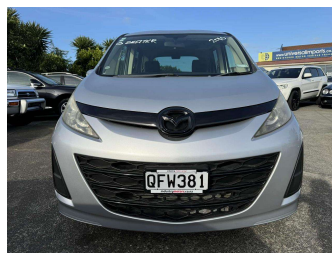

# 2010 Mazda Biante 2.0L dual power sliding doors!

Purchase Price

**\$10,999**

Includes GST  
Excludes on-road costs of \$500

Finance may be available on this vehicle. Ask one of our friendly staff for more information.