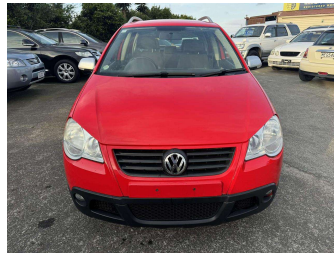

# 2008 Volkswagen Cross Polo Super Low kms!

Purchase Price

**\$7,999**

Includes GST  
Excludes on-road costs of \$500

Finance may be available on this vehicle. Ask one of our friendly staff for more information.

Body Style

**5 door, Hatchback**

Odometer

**41,000 km**

Engine

**1600 cc, Internal Combustion**

Fuel Type

**Petrol**