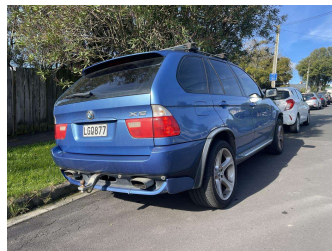

# 2002 BMW X5 4.6iS very rare model!

Purchase Price

**\$10,999**

Includes GST  
Excludes on-road costs of \$500

Finance may be available on this vehicle. Ask one of our friendly staff for more information.

Body Style

**5 door, SUV / 4x4**

Odometer

**210,000 km**

Engine

**4600 cc, Internal Combustion**

Fuel Type

**Petrol**

Transmission

**Automatic, All Wheel Drive**

Wheels

**20", Factory Alloys**

VIN

**WBAFB920X0LN75076**

Interior

**Black, Leather**